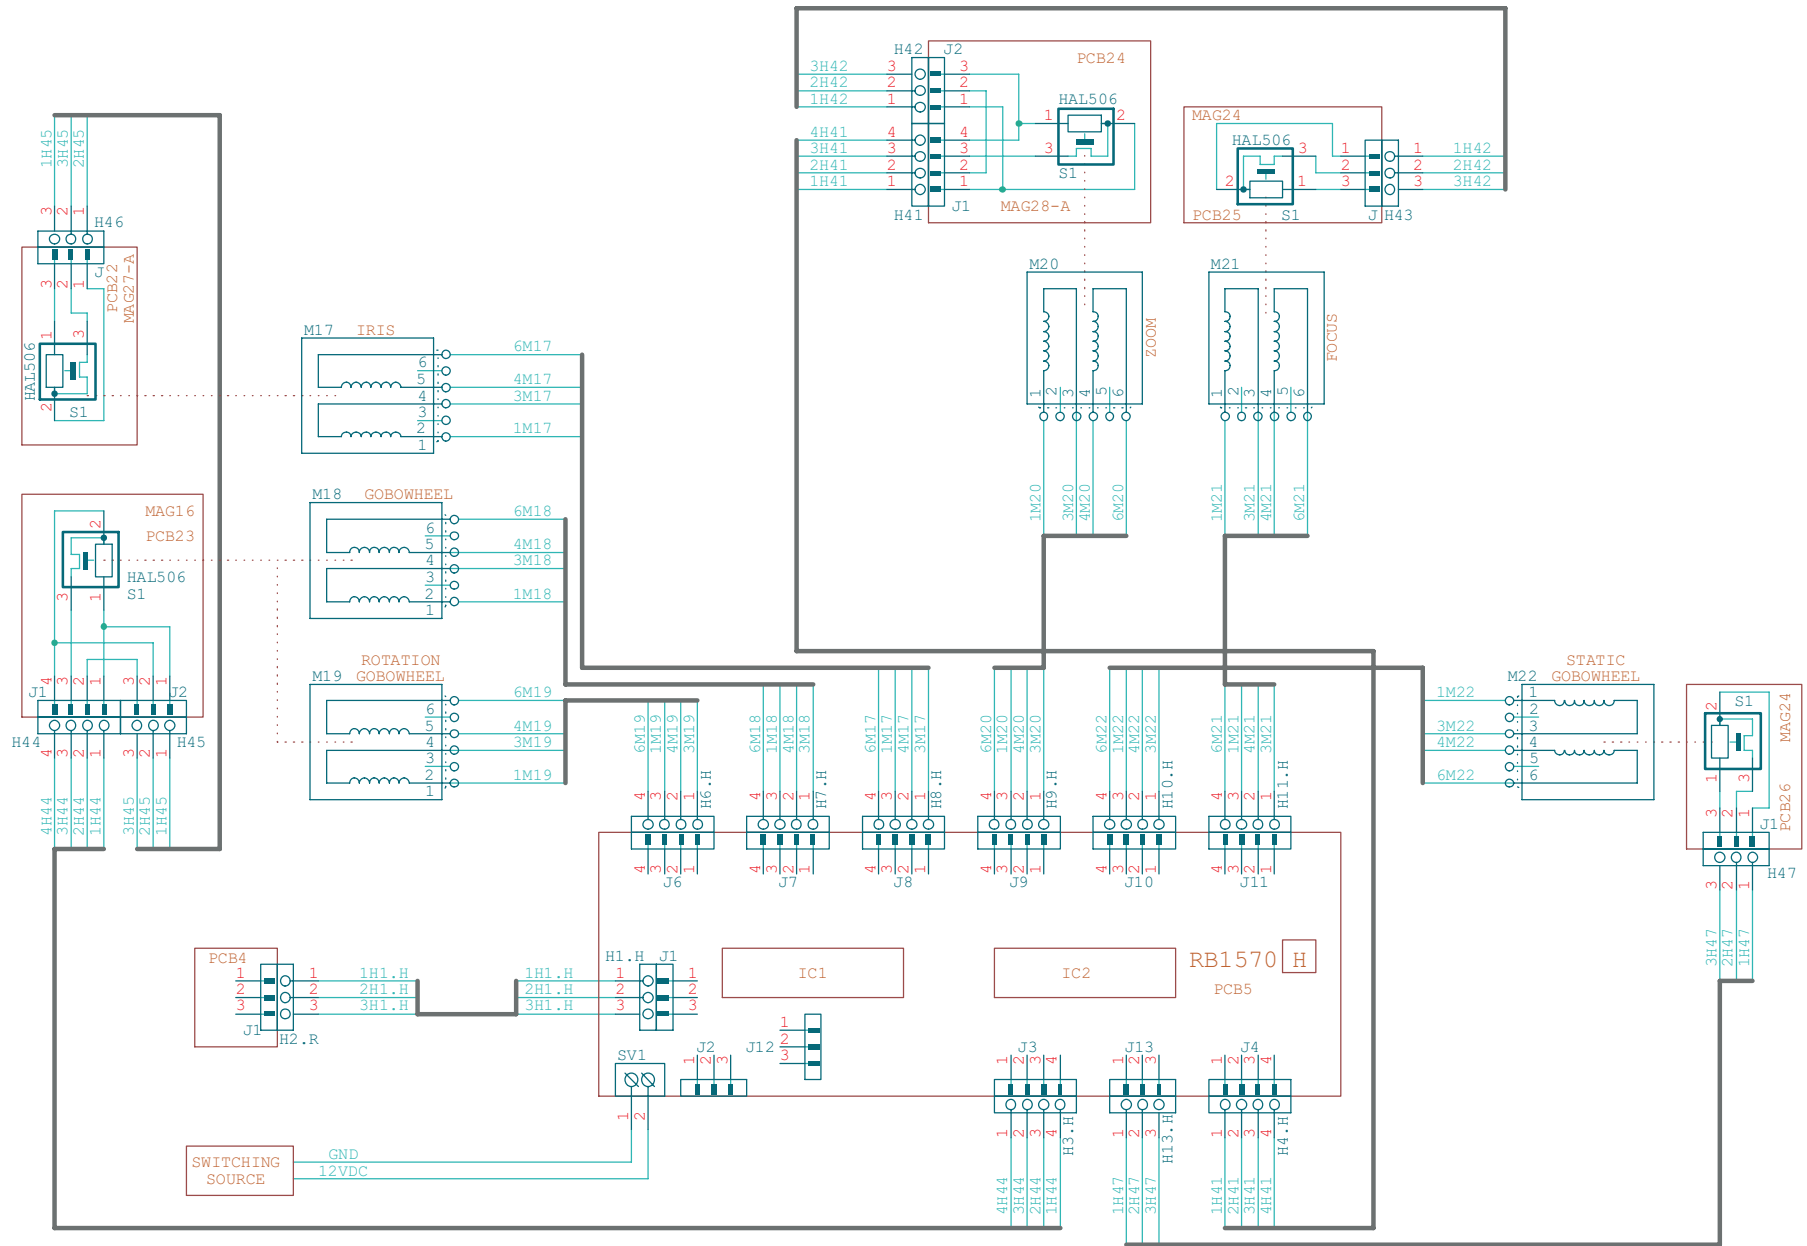

PRODUCT: ColorSpot 700E AT		
TITLE: POWER BLOCK		
DOCUMENT: WIRING DIAGRAM E1 V1.0		
VERSION: A	DATE: 28.8.2007	SHEET: 1 OF 8

PRODUCT:	ColorSpot 700E AT		
TITLE:	BASIC BLOCK		
DOCUMENT:	WIRING DIAGRAM E2 V1.0		
VERSION:	A	DATE:	28.8.2007
		SHEET:	2 OF 8

PRODUCT:	ColorSpot 700E AT		
TITLE:	HEAD BLOCK - part 1		
DOCUMENT:	WIRING DIAGRAM E3 V1.0		
VERSION:	A	DATE:	28.8.2007
		SHEET:	3 OF 8

PRODUCT: ColorSpot 700E AT		
TITLE: HEAD BLOCK - part 2		
DOCUMENT: WIRING DIAGRAM E4 V1.0		
VERSION: A	DATE: 28.8.2007	SHEET: 4 OF 8

PRODUCT:	ColorSpot 700E AT
TITLE:	HEAD BLOCK - part 3
DOCUMENT:	WIRING DIAGRAM E5 V1.0
VERSION:	A
DATE:	28.8.2007
SHEET:	5 OF 8

PRODUCT: ColorSpot 700E AT		
TITLE: RB 1526		
DOCUMENT: CIRCUIT DIAGRAM		
VERSION: A	DATE: 28.8.2007	SHEET: 6 OF 8

PRODUCT:	ColorSpot 700E AT
TITLE:	EZ1023
DOCUMENT:	CIRCUIT DIAGRAM
VERSION:	A
DATE:	28.8.2007
SHEET:	8 OF 8