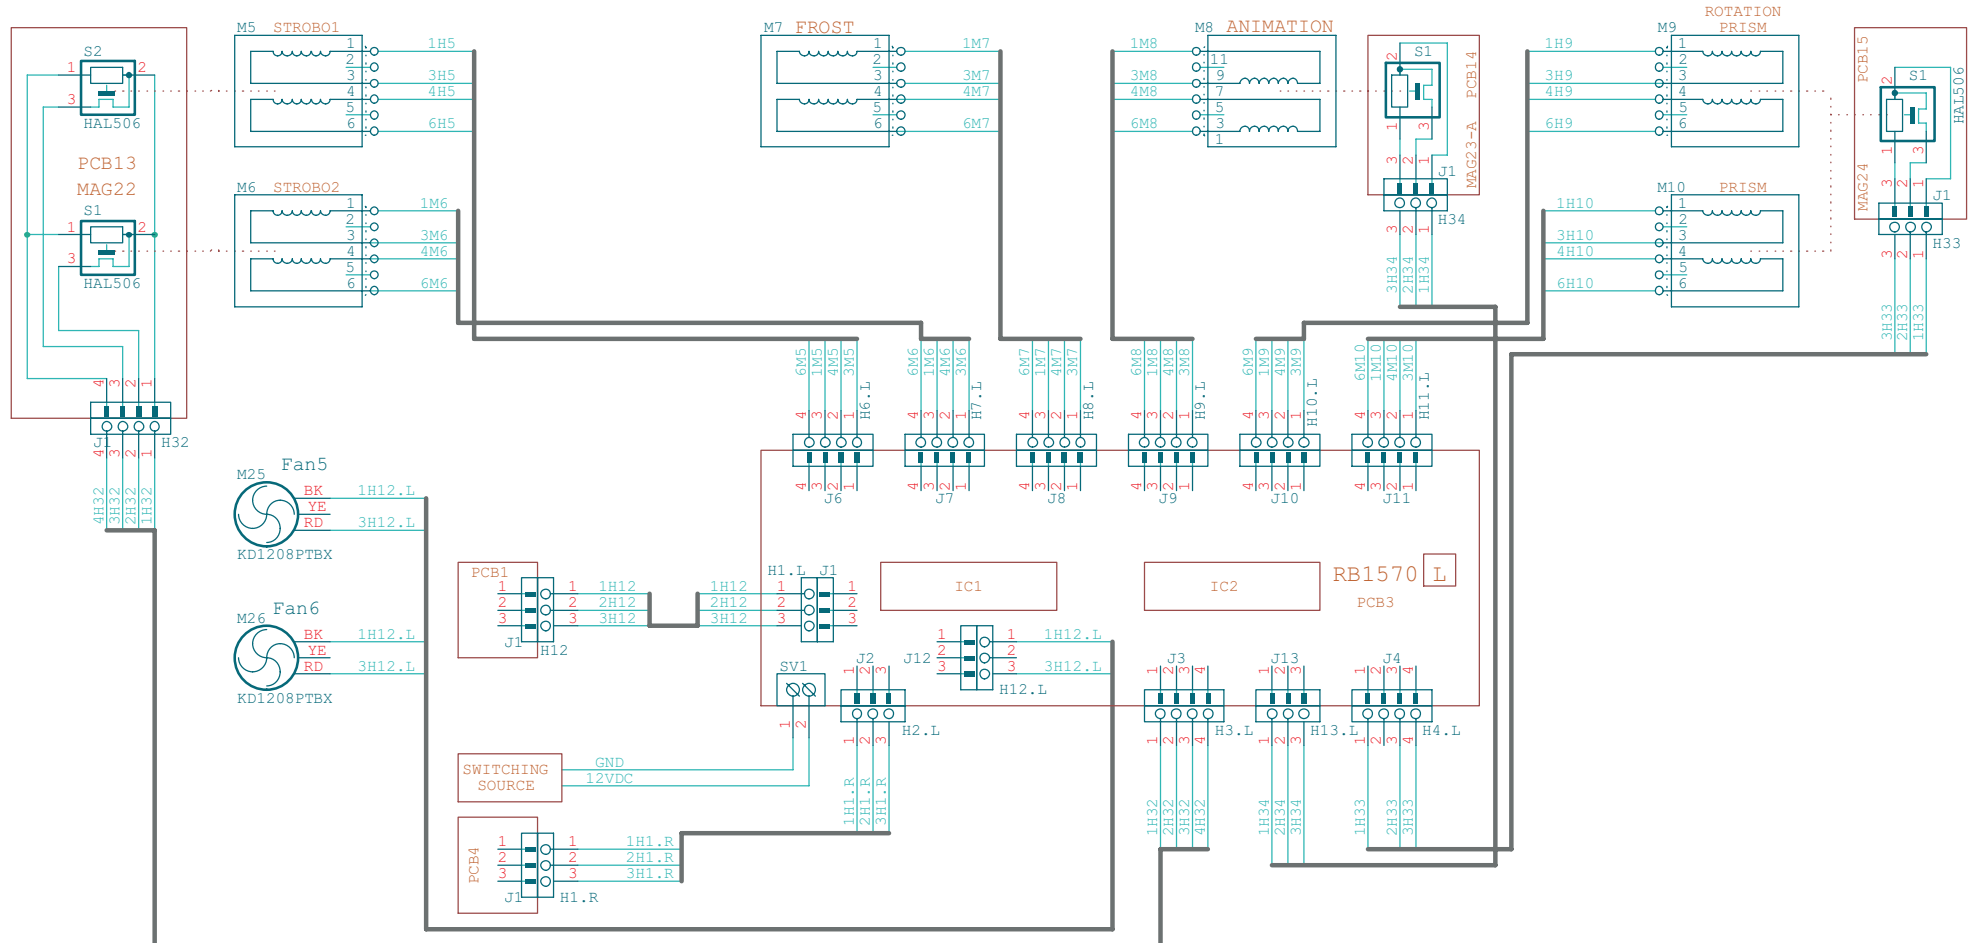

PRODUCT: ColorSpot 700E AT		
TITLE: POWER BLOCK		
DOCUMENT: WIRING DIAGRAM E1 V1.0		
VERSION: A	DATE: 28.8.2007	SHEET: 1 OF 8

PRODUCT:	ColorSpot 700E AT		
TITLE:	BASIC BLOCK		
DOCUMENT:	WIRING DIAGRAM E2 V1.0		
VERSION:	A	DATE:	28.8.2007
		SHEET:	2 OF 8

PRODUCT:	ColorSpot 700E AT		
TITLE:	HEAD BLOCK - part 1		
DOCUMENT:	WIRING DIAGRAM E3 V1.0		
VERSION:	A	DATE:	28.8.2007
		SHEET:	3 OF 8

PRODUCT: ColorSpot 700E AT		
TITLE: HEAD BLOCK - part 2		
DOCUMENT: WIRING DIAGRAM E4 V1.0		
VERSION: A	DATE: 28.8.2007	SHEET: 4 OF 8

PRODUCT:	ColorSpot 700E AT
TITLE:	HEAD BLOCK - part 3
DOCUMENT:	WIRING DIAGRAM E5 V1.0
VERSION:	A
DATE:	28.8.2007
SHEET:	5 OF 8

PRODUCT: ColorSpot 700E AT		
TITLE: RB 1526		
DOCUMENT: CIRCUIT DIAGRAM		
VERSION: A	DATE: 28.8.2007	SHEET: 6 OF 8

PRODUCT:	ColorSpot 700E AT
TITLE:	EZ1023
DOCUMENT:	CIRCUIT DIAGRAM
VERSION:	A
DATE:	28.8.2007
SHEET:	8 OF 8