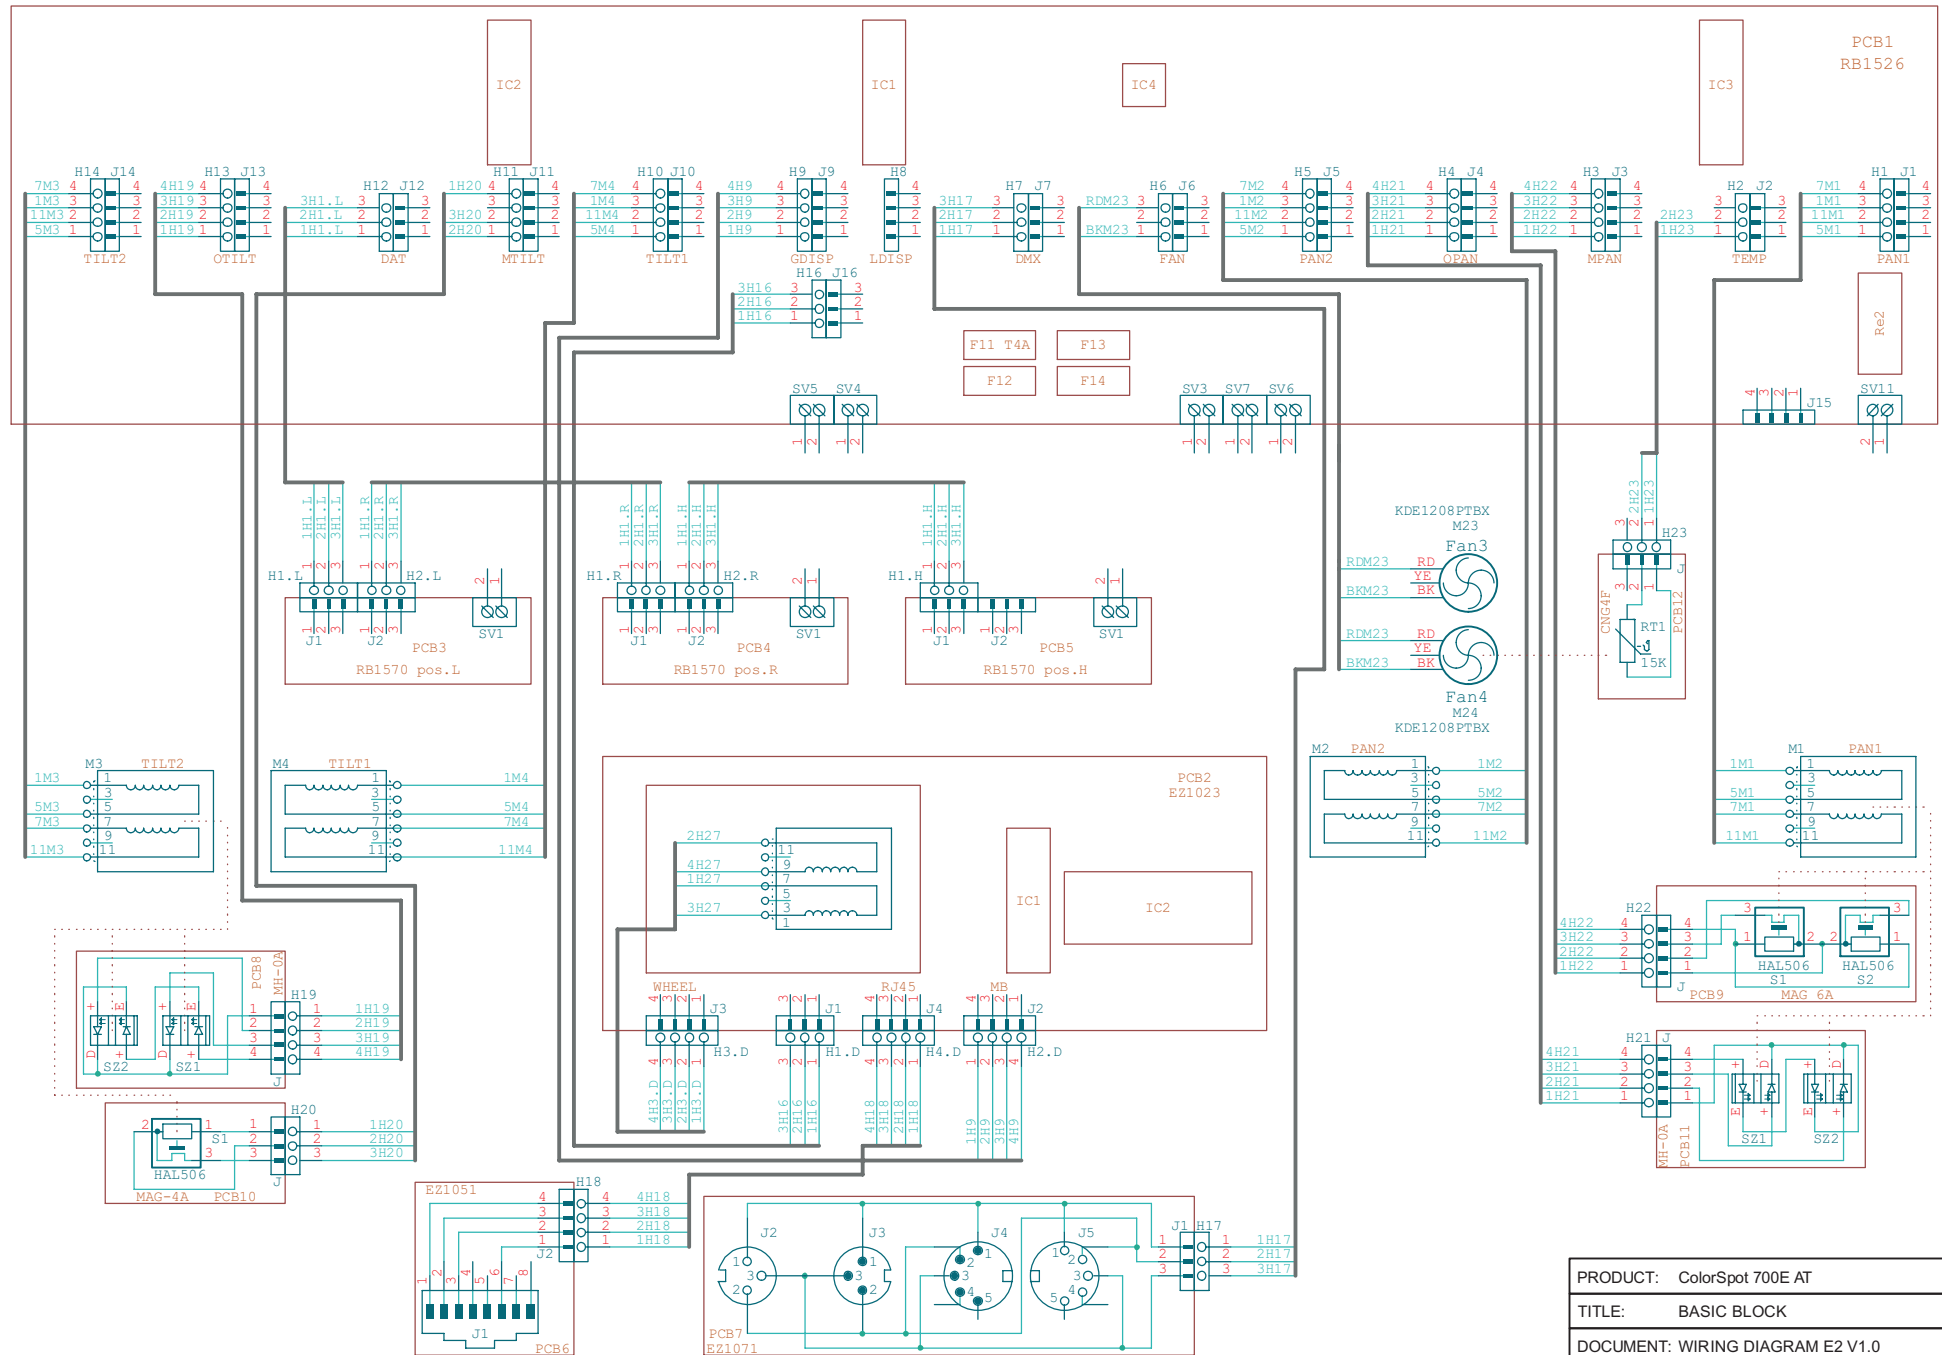

PRODUCT: ColorSpot 700E AT		
TITLE: POWER BLOCK		
DOCUMENT: WIRING DIAGRAM E1 V1.0		
VERSION: A	DATE: 28.8.2007	SHEET: 1 OF 8

PRODUCT:	ColorSpot 700E AT		
TITLE:	BASIC BLOCK		
DOCUMENT:	WIRING DIAGRAM E2 V1.0		
VERSION:	A	DATE:	28.8.2007
		SHEET:	2 OF 8

PRODUCT:	ColorSpot 700E AT		
TITLE:	HEAD BLOCK - part 1		
DOCUMENT:	WIRING DIAGRAM E3 V1.0		
VERSION:	A	DATE:	28.8.2007
		SHEET:	3 OF 8

PRODUCT: ColorSpot 700E AT		
TITLE: HEAD BLOCK - part 2		
DOCUMENT: WIRING DIAGRAM E4 V1.0		
VERSION: A	DATE: 28.8.2007	SHEET: 4 OF 8

PRODUCT:	ColorSpot 700E AT
TITLE:	HEAD BLOCK - part 3
DOCUMENT:	WIRING DIAGRAM E5 V1.0
VERSION:	A
DATE:	28.8.2007
SHEET:	5 OF 8

PRODUCT: ColorSpot 700E AT		
TITLE: RB 1526		
DOCUMENT: CIRCUIT DIAGRAM		
VERSION: A	DATE: 28.8.2007	SHEET: 6 OF 8

PRODUCT:	ColorSpot 700E AT
TITLE:	EZ1023
DOCUMENT:	CIRCUIT DIAGRAM
VERSION:	A
DATE:	28.8.2007
SHEET:	8 OF 8