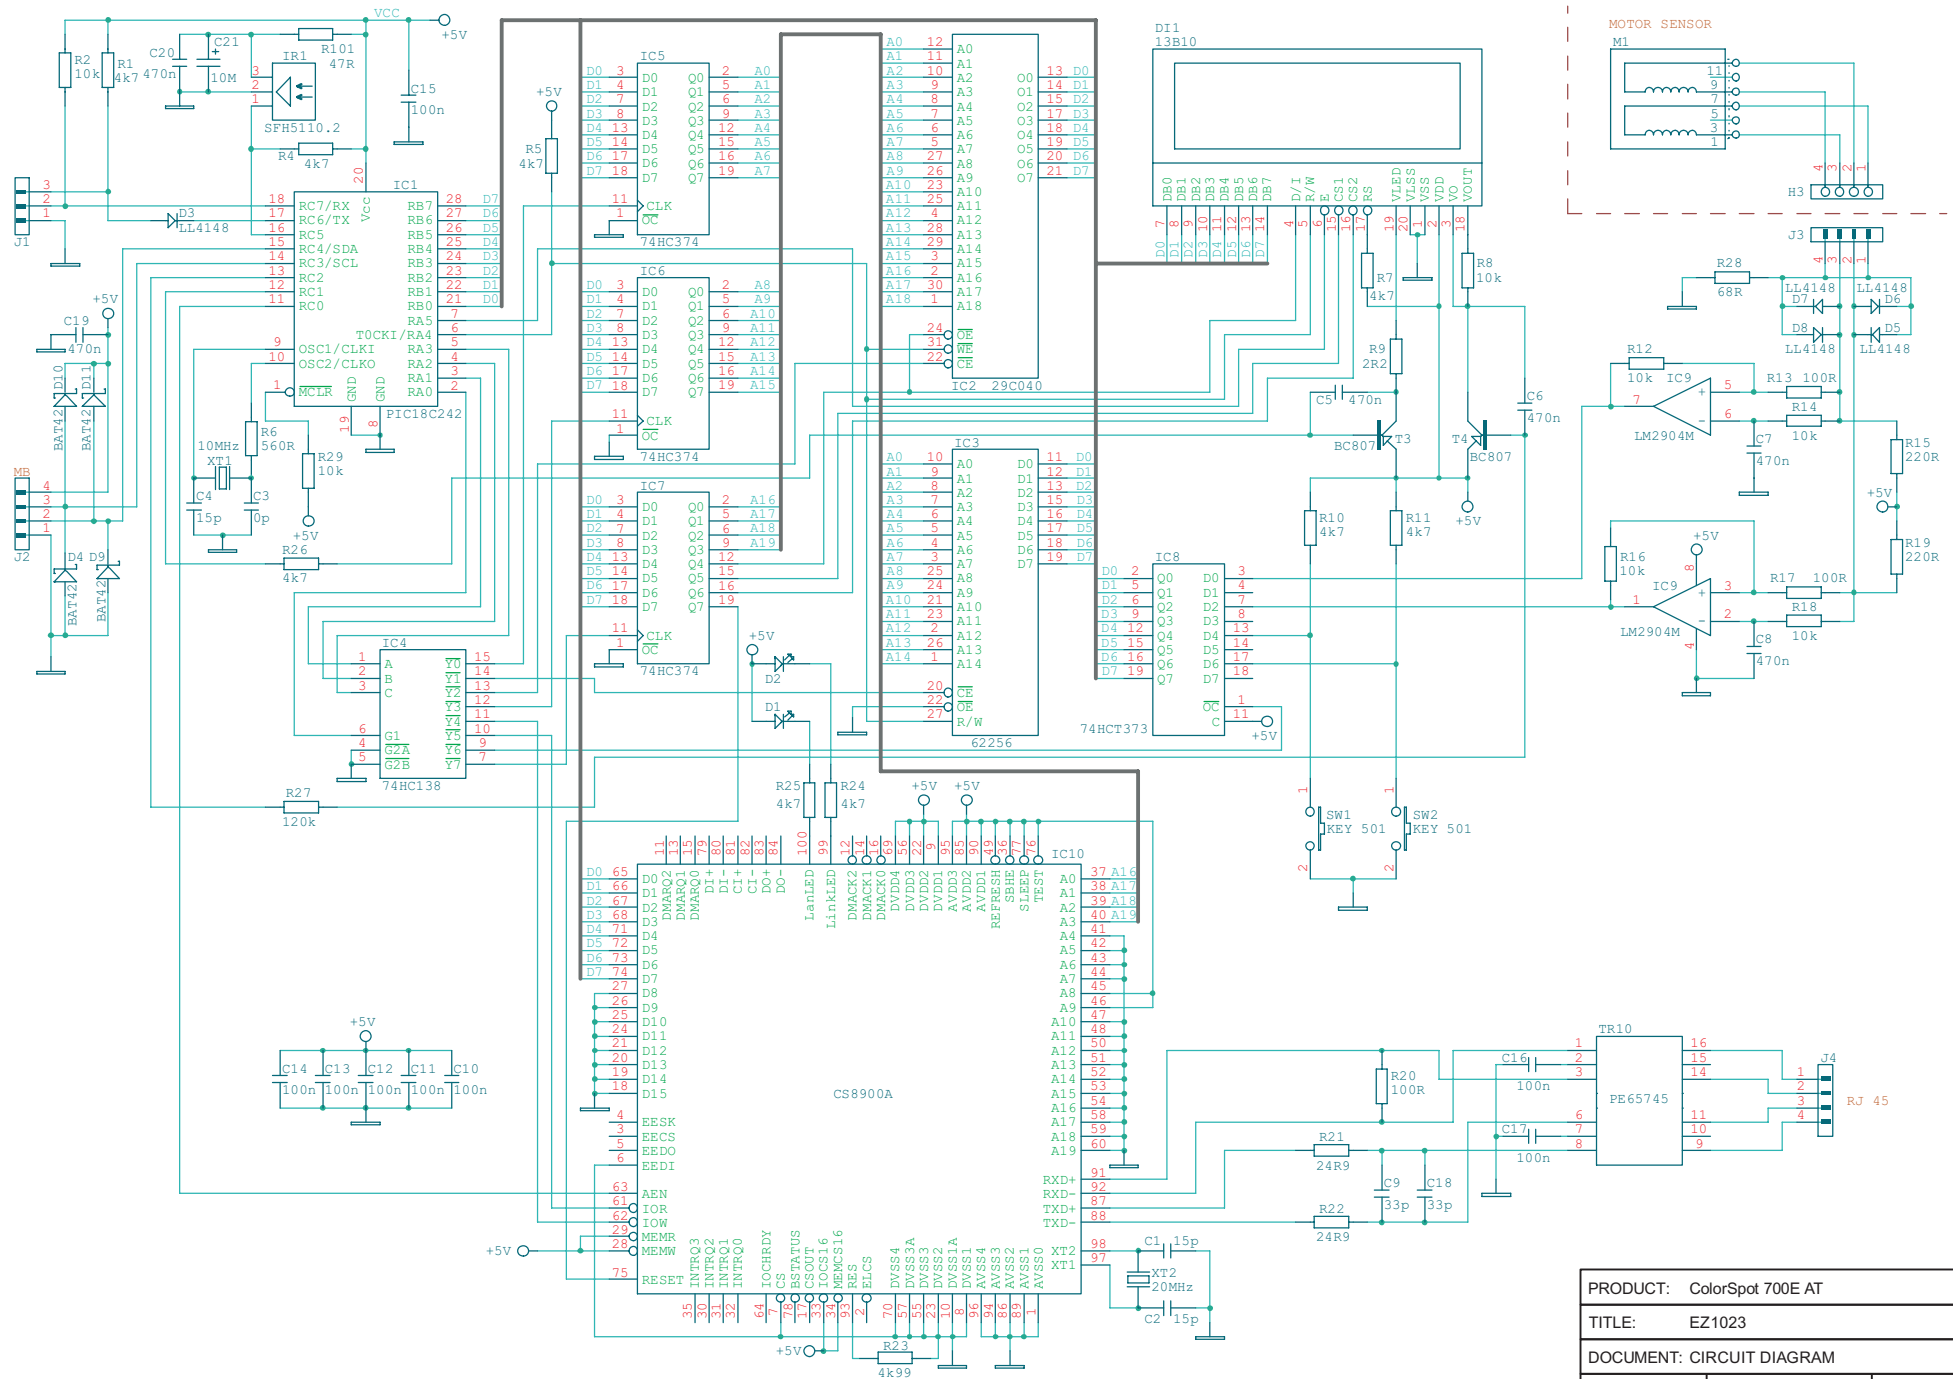

PRODUCT: ColorSpot 700E AT		
TITLE: POWER BLOCK		
DOCUMENT: WIRING DIAGRAM E1 V1.0		
VERSION: A	DATE: 28.8.2007	SHEET: 1 OF 8

PRODUCT:	ColorSpot 700E AT		
TITLE:	BASIC BLOCK		
DOCUMENT:	WIRING DIAGRAM E2 V1.0		
VERSION:	A	DATE:	28.8.2007
		SHEET:	2 OF 8

PRODUCT:	ColorSpot 700E AT		
TITLE:	HEAD BLOCK - part 1		
DOCUMENT:	WIRING DIAGRAM E3 V1.0		
VERSION:	A	DATE:	28.8.2007
		SHEET:	3 OF 8

PRODUCT: ColorSpot 700E AT		
TITLE: HEAD BLOCK - part 2		
DOCUMENT: WIRING DIAGRAM E4 V1.0		
VERSION: A	DATE: 28.8.2007	SHEET: 4 OF 8

PRODUCT:	ColorSpot 700E AT
TITLE:	HEAD BLOCK - part 3
DOCUMENT:	WIRING DIAGRAM E5 V1.0
VERSION:	A
DATE:	28.8.2007
SHEET:	5 OF 8

PRODUCT: ColorSpot 700E AT		
TITLE: RB 1526		
DOCUMENT: CIRCUIT DIAGRAM		
VERSION: A	DATE: 28.8.2007	SHEET: 6 OF 8

PRODUCT:	ColorSpot 700E AT
TITLE:	EZ1023
DOCUMENT:	CIRCUIT DIAGRAM
VERSION:	A
DATE:	28.8.2007
SHEET:	8 OF 8