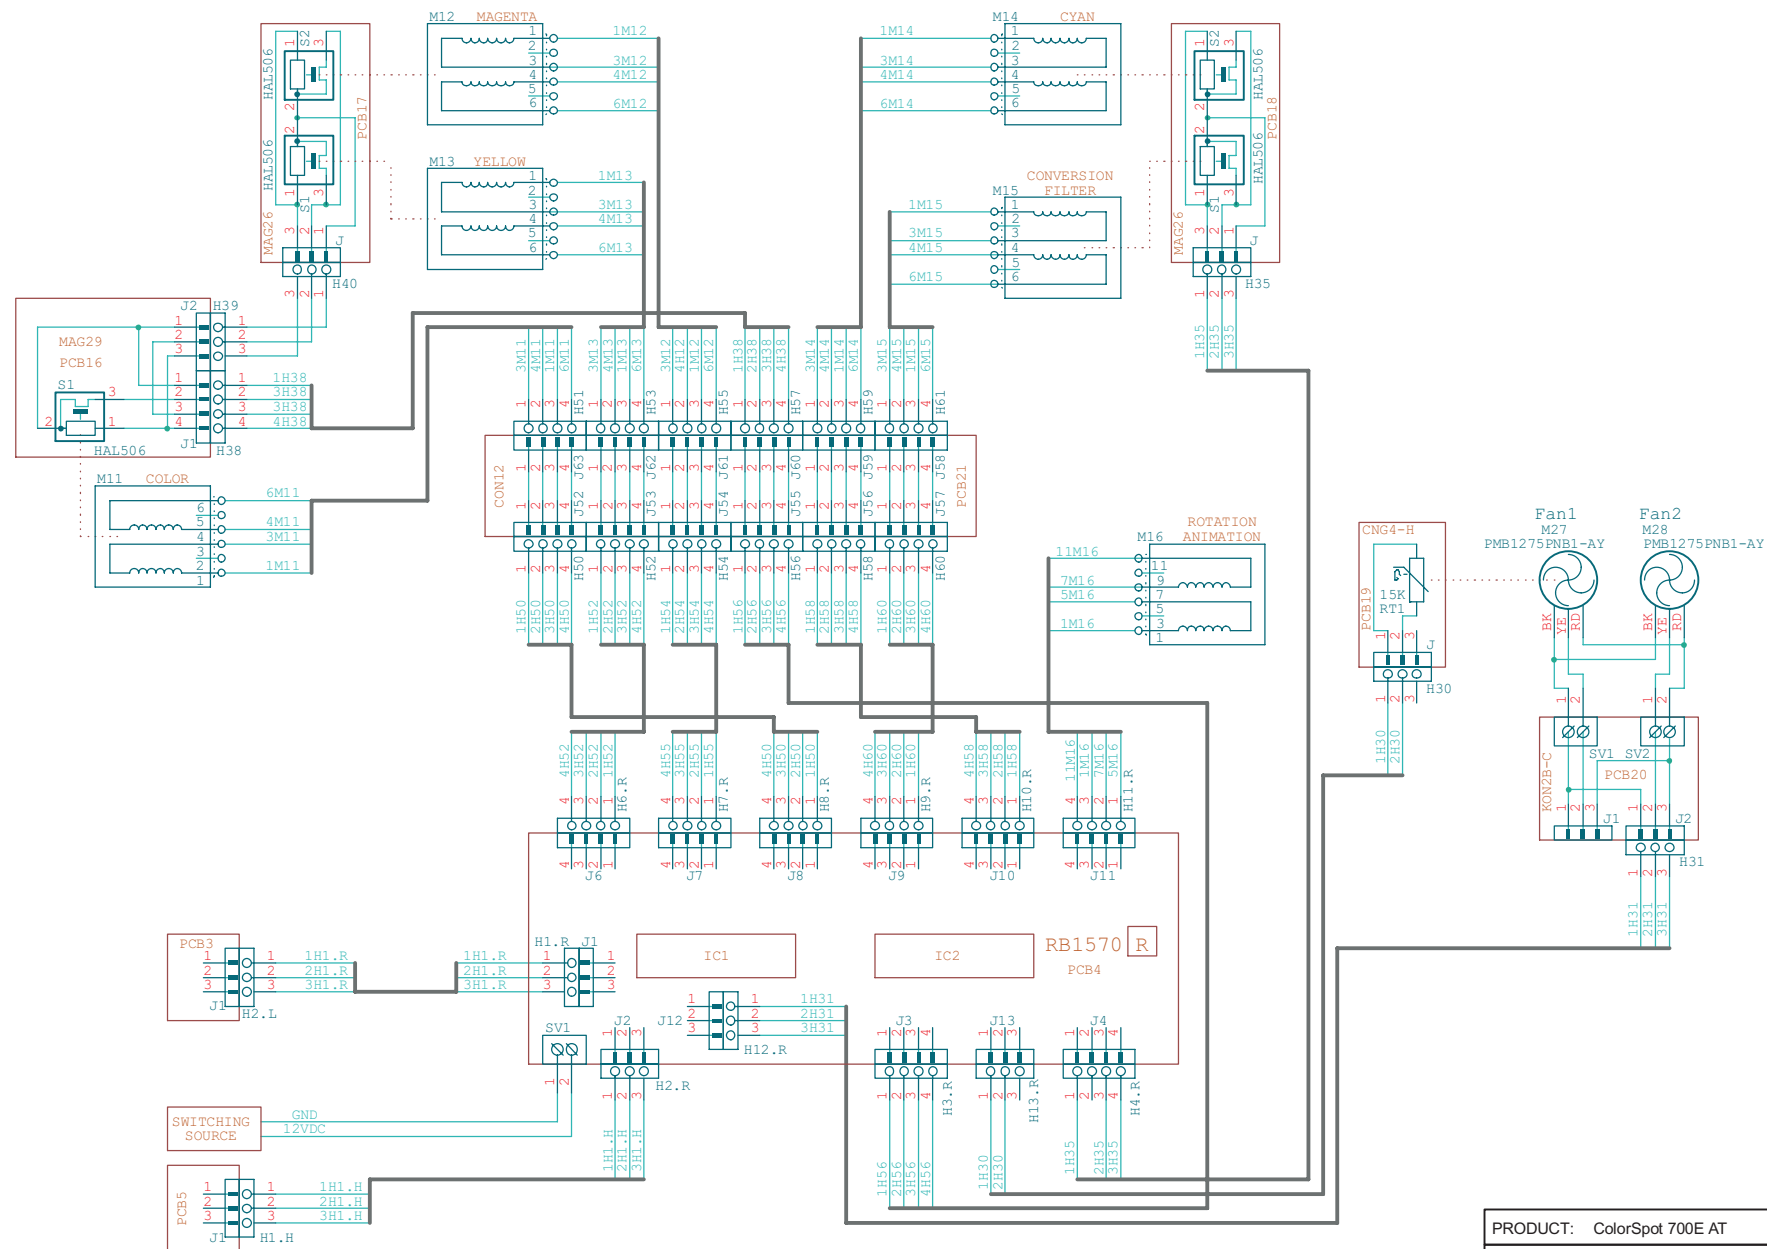

PRODUCT: ColorSpot 700E AT		
TITLE: POWER BLOCK		
DOCUMENT: WIRING DIAGRAM E1 V1.0		
VERSION: A	DATE: 28.8.2007	SHEET: 1 OF 8

PRODUCT:	ColorSpot 700E AT		
TITLE:	BASIC BLOCK		
DOCUMENT:	WIRING DIAGRAM E2 V1.0		
VERSION:	A	DATE:	28.8.2007
		SHEET:	2 OF 8

PRODUCT:	ColorSpot 700E AT		
TITLE:	HEAD BLOCK - part 1		
DOCUMENT:	WIRING DIAGRAM E3 V1.0		
VERSION:	A	DATE:	28.8.2007
		SHEET:	3 OF 8

PRODUCT: ColorSpot 700E AT		
TITLE: HEAD BLOCK - part 2		
DOCUMENT: WIRING DIAGRAM E4 V1.0		
VERSION: A	DATE: 28.8.2007	SHEET: 4 OF 8

PRODUCT:	ColorSpot 700E AT
TITLE:	HEAD BLOCK - part 3
DOCUMENT:	WIRING DIAGRAM E5 V1.0
VERSION:	A
DATE:	28.8.2007
SHEET:	5 OF 8

PRODUCT: ColorSpot 700E AT		
TITLE: RB 1526		
DOCUMENT: CIRCUIT DIAGRAM		
VERSION: A	DATE: 28.8.2007	SHEET: 6 OF 8

PRODUCT:	ColorSpot 700E AT
TITLE:	EZ1023
DOCUMENT:	CIRCUIT DIAGRAM
VERSION:	A
DATE:	28.8.2007
SHEET:	8 OF 8