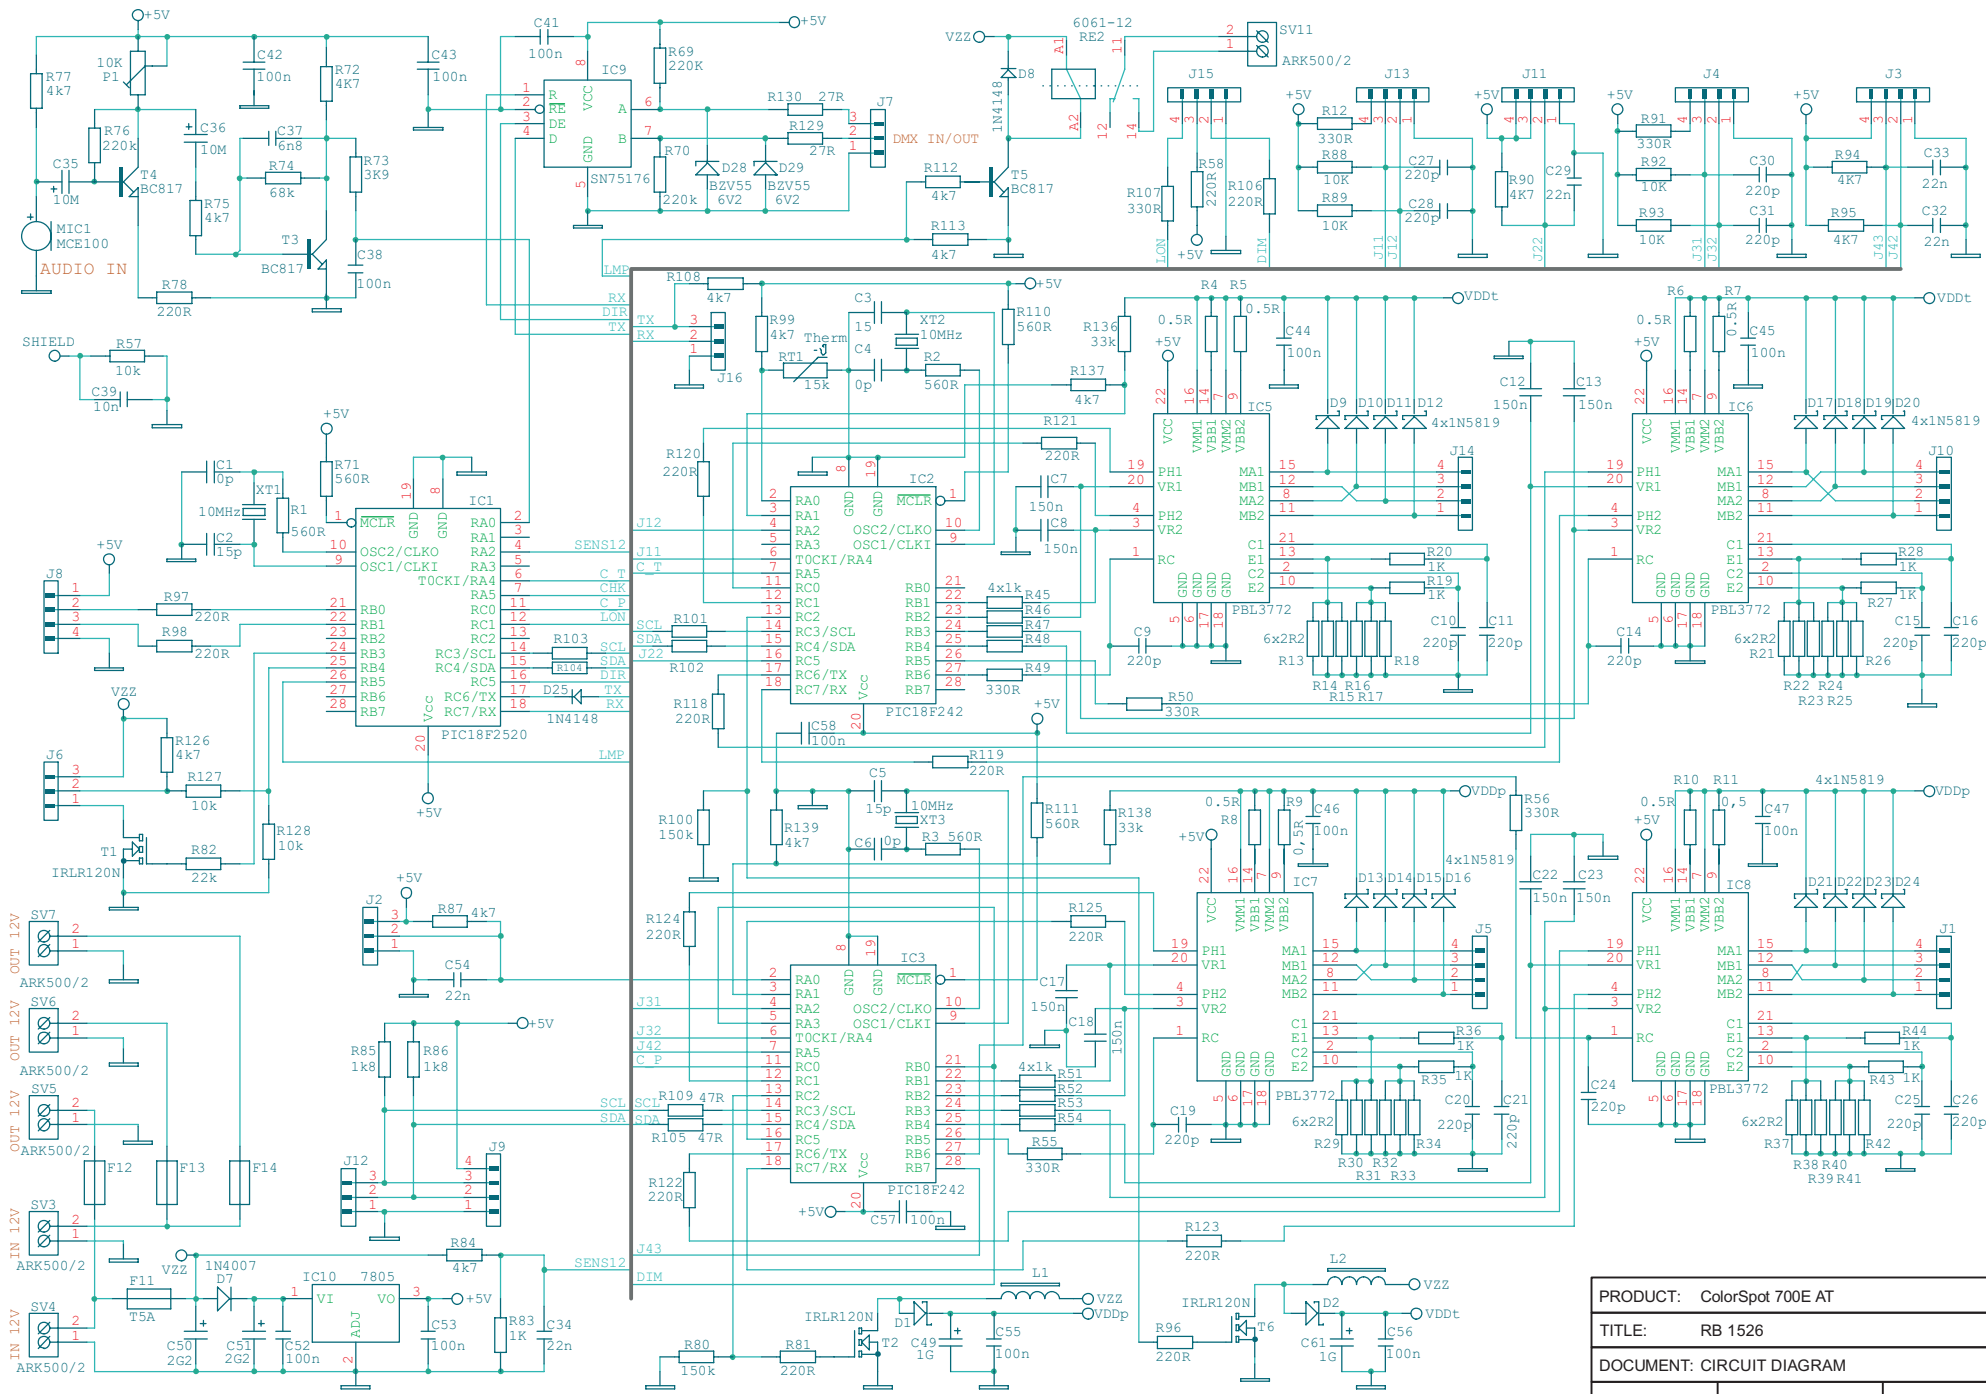

PRODUCT: ColorSpot 700E AT		
TITLE: POWER BLOCK		
DOCUMENT: WIRING DIAGRAM E1 V1.0		
VERSION: A	DATE: 28.8.2007	SHEET: 1 OF 8

PRODUCT:	ColorSpot 700E AT		
TITLE:	BASIC BLOCK		
DOCUMENT:	WIRING DIAGRAM E2 V1.0		
VERSION:	A	DATE:	28.8.2007
		SHEET:	2 OF 8

PRODUCT:	ColorSpot 700E AT		
TITLE:	HEAD BLOCK - part 1		
DOCUMENT:	WIRING DIAGRAM E3 V1.0		
VERSION:	A	DATE:	28.8.2007
		SHEET:	3 OF 8

PRODUCT: ColorSpot 700E AT		
TITLE: HEAD BLOCK - part 2		
DOCUMENT: WIRING DIAGRAM E4 V1.0		
VERSION: A	DATE: 28.8.2007	SHEET: 4 OF 8

PRODUCT:	ColorSpot 700E AT
TITLE:	HEAD BLOCK - part 3
DOCUMENT:	WIRING DIAGRAM E5 V1.0
VERSION:	A
DATE:	28.8.2007
SHEET:	5 OF 8

PRODUCT: ColorSpot 700E AT		
TITLE: RB 1526		
DOCUMENT: CIRCUIT DIAGRAM		
VERSION: A	DATE: 28.8.2007	SHEET: 6 OF 8

PRODUCT:	ColorSpot 700E AT
TITLE:	EZ1023
DOCUMENT:	CIRCUIT DIAGRAM
VERSION:	A
DATE:	28.8.2007
SHEET:	8 OF 8